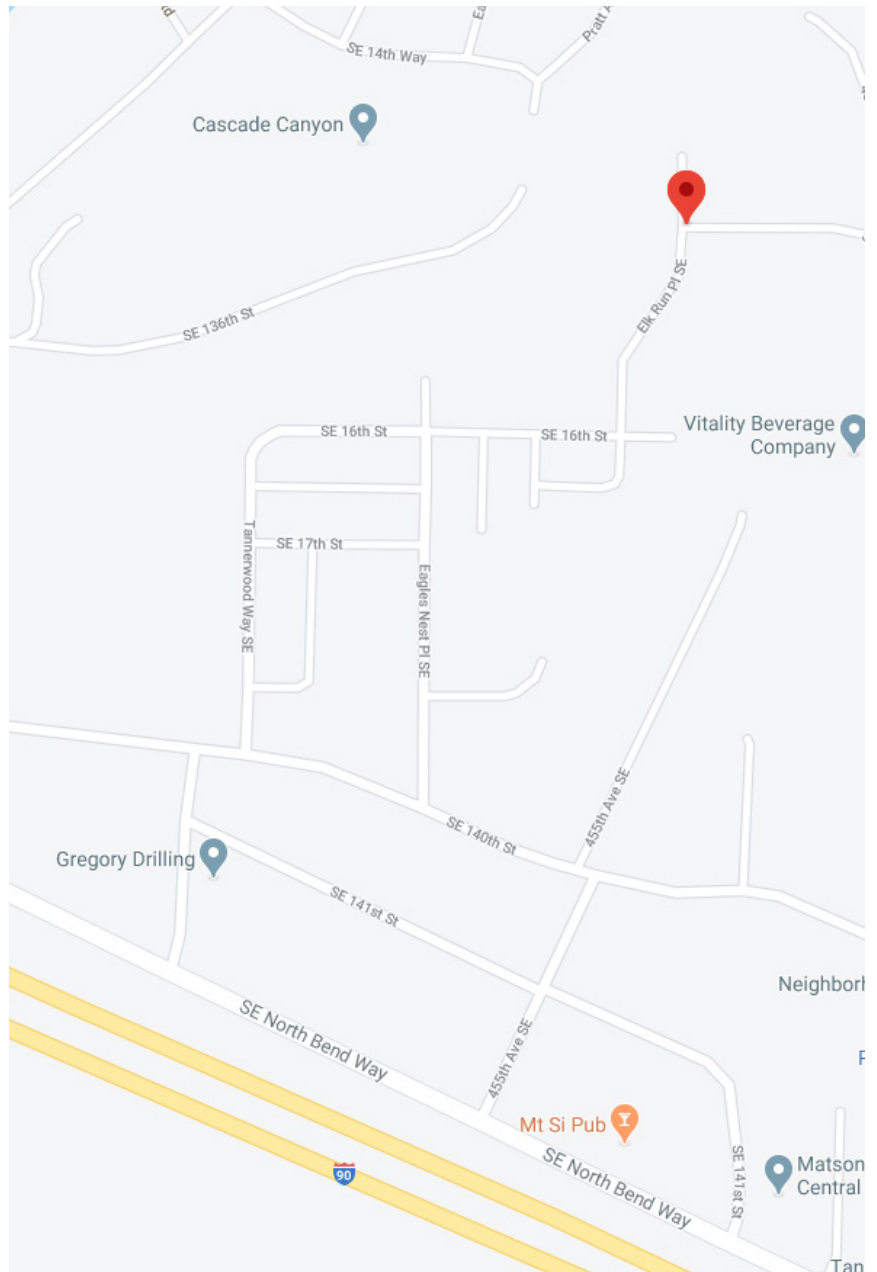

THE RIDGE AT TANNERWOOD

Directions to The Ridge

Driving from i-90 - Exit 32 - 436th Ave SE north to SE North Bend Way. Turn right and head east. Turn left on SE 140th Street. Turn left on Eagles Nest Place SE. Turn right on SE 16th Street. Turn left on Elk Run Place SE to sales office on right.

47.477711, -121.732744