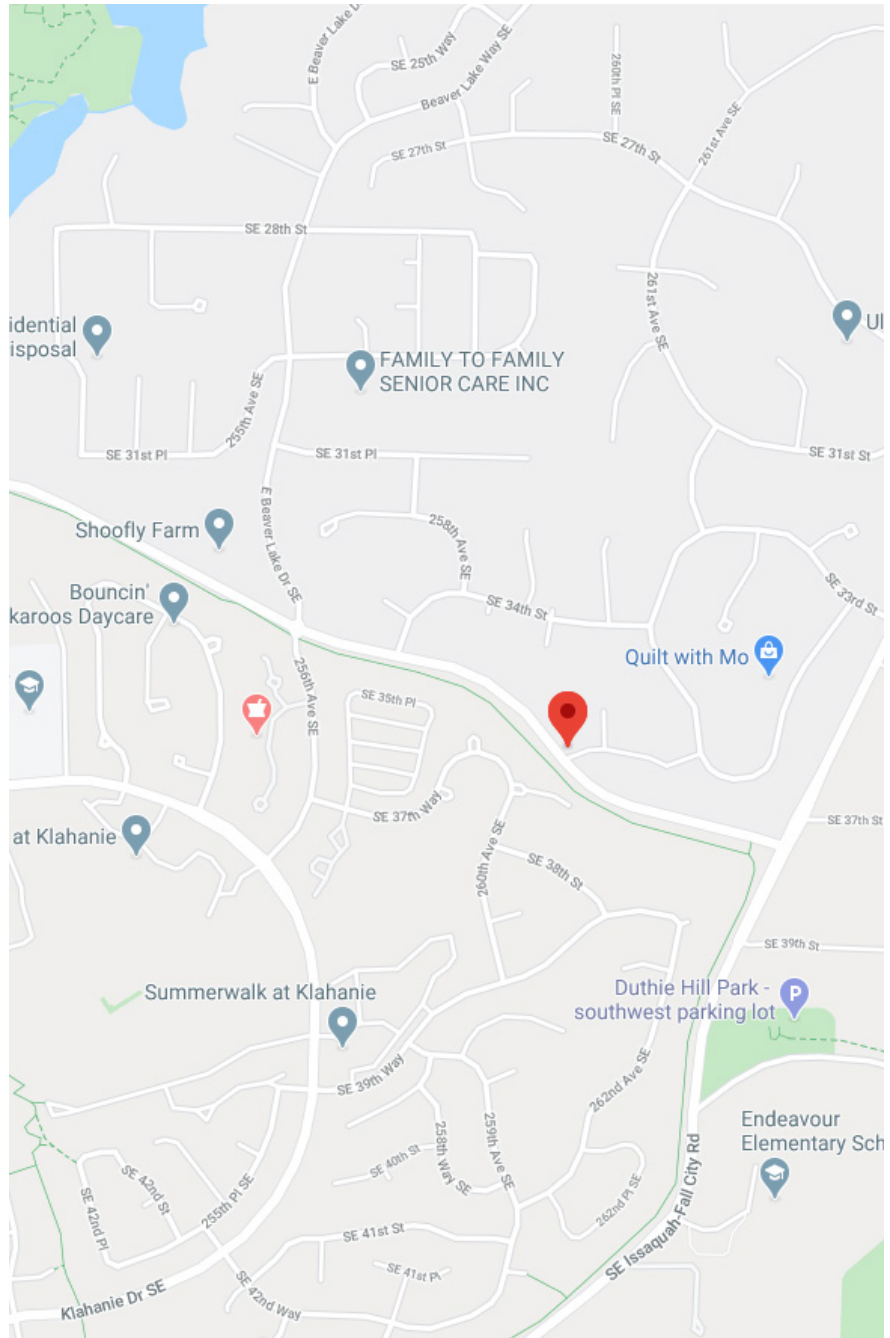

IRONGATE

ESTATES

Directions Irongate Estates

From 228th Ave SE go East on Issaquah-Pine Lake Road to roundabout. Go East on SE 32nd Way which becomes Issaquah-Beaver Lake Road. Entrance of Irongate Estates is on the left at SE 36th Street. Model home is on the left.

47.576708, -121.992652