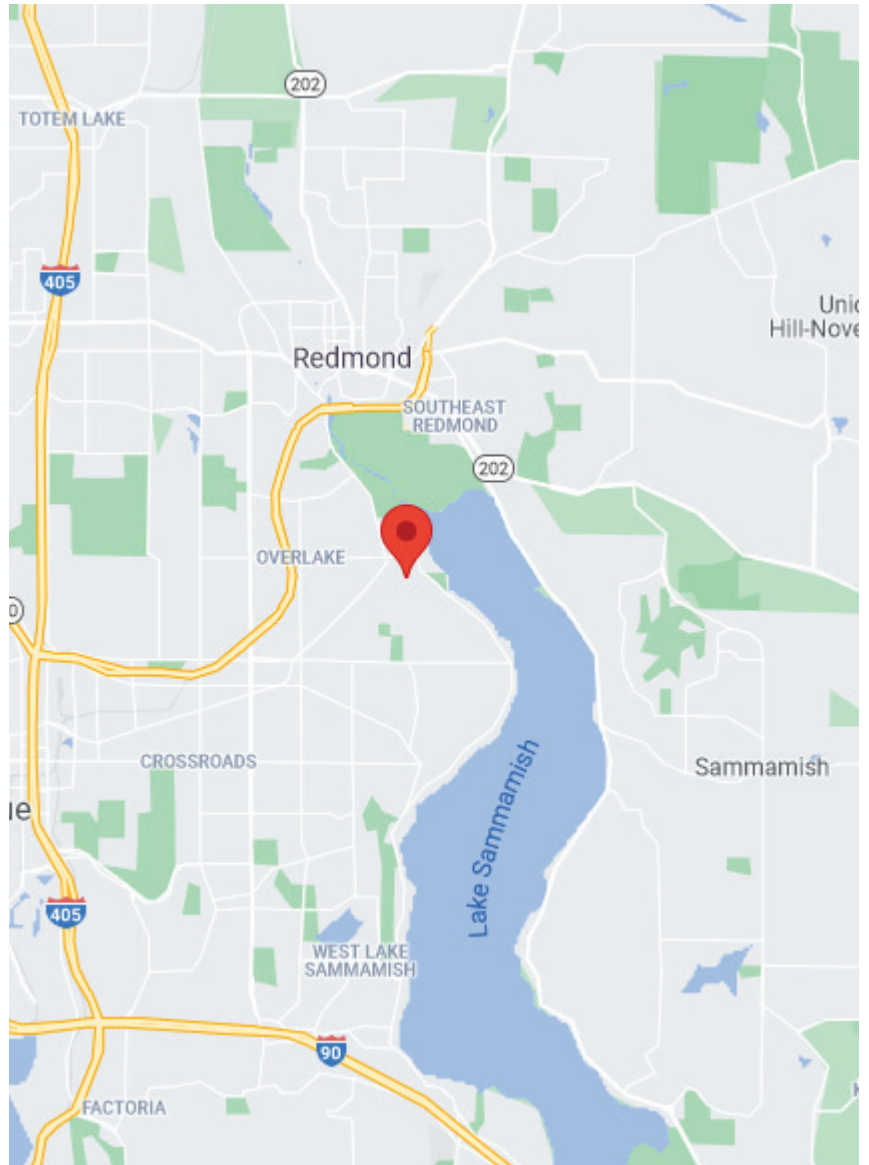

MURRAYFRANKLYN™

Directions to 17212 NE 36th ST.

Take Hwy 520.

- Take NE 40th Street exit
- Head East on NE 40th Street towards Lake Sammamish
- Turn right on 172nd Ave NE
- Turn left on NE 36th Street

* Home is on left hand side

47.64269, -122.11019